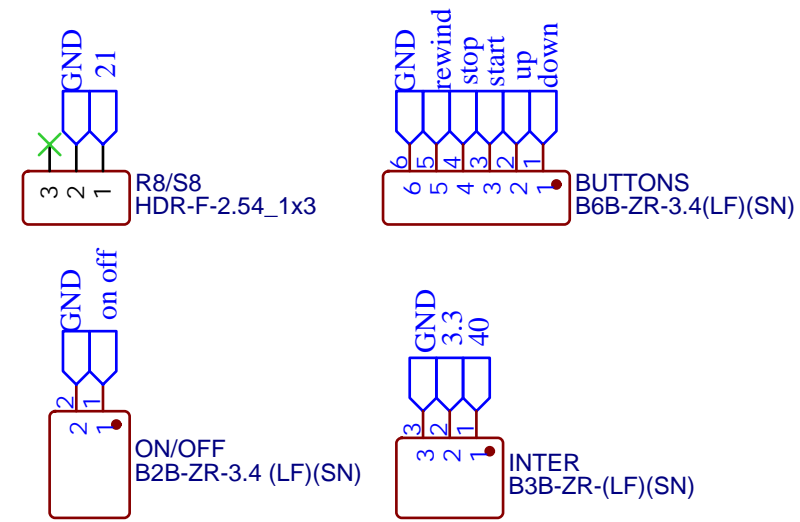

Stepper Motor Controller

Switches

Raspberry Pi GPIO header

Reel Motor Controller

Power and Fan

LED

TITLE: film scanner mk2		REV: 2.1
Company: Anton Gutscher		Sheet: 1/1
Date: 2022-April-23 Drawn By: Anton Gutscher		