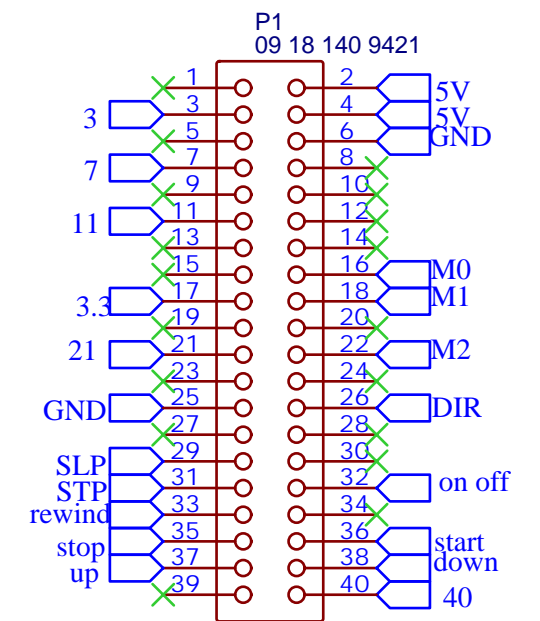

Stepper Motor Controller

Switches

Raspberry Pi GPIO header

Reel Motor Controller

Power and Fan

LED

TITLE: film scanner mk2		REV: 2.1
Company: Anton Gutscher		Sheet: 1/1
Date: 2022-April-23 Drawn By: Anton Gutscher		