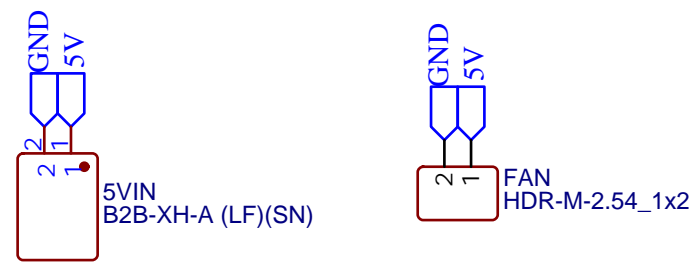

Stepper Motor Controller

Switches

Raspberry Pi GPIO header

Reel Motor Controller

Power and Fan

LED

TITLE: film scanner mk2		REV: 2.1
Company: Anton Gutscher		Sheet: 1/1
Date: 2022-April-23 Drawn By: Anton Gutscher		