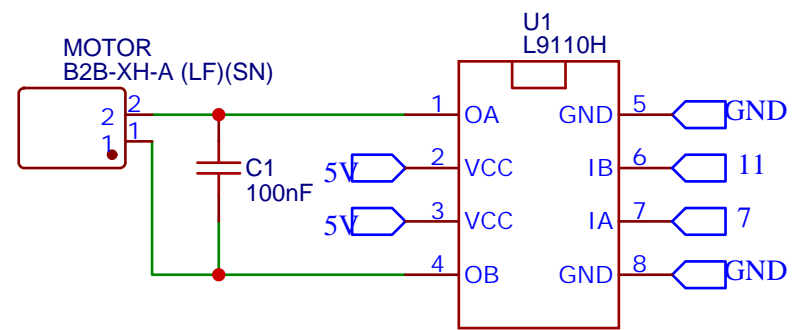

Stepper Motor Controller

Switches

Raspberry Pi GPIO header

Reel Motor Controller

Power and Fan

LED

TITLE: film scanner mk2		REV: 2.1
Company: Anton Gutscher		Sheet: 1/1
Date: 2022-April-23 Drawn By: Anton Gutscher		