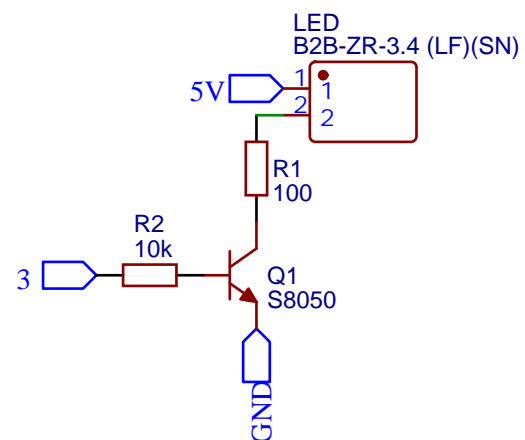

Stepper Motor Controller

Switches

Raspberry Pi GPIO header

Reel Motor Controller

Power and Fan

LED

TITLE: film scanner mk2		REV: 2.1
Company: Anton Gutscher		Sheet: 1/1
Date: 2022-April-23 Drawn By: Anton Gutscher		