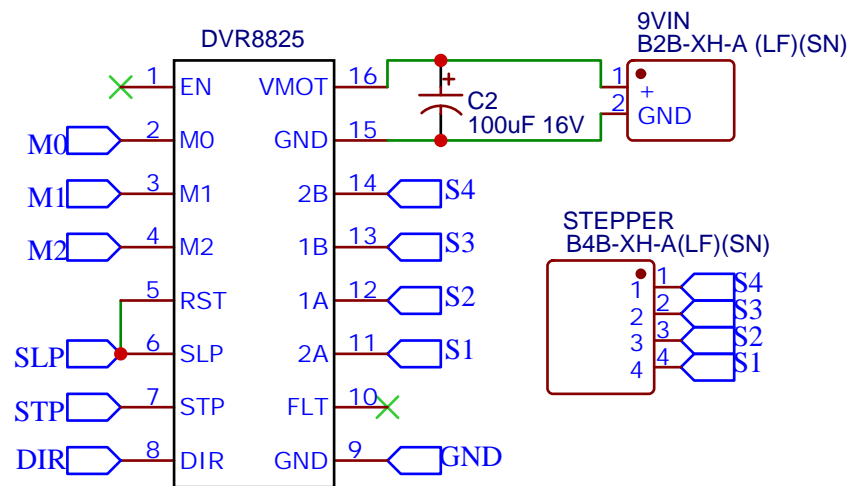

Stepper Motor Controller

Switches

Raspberry Pi GPIO header

Reel Motor Controller

Power and Fan

LED

TITLE: film scanner mk2		REV: 2.1
Company: Anton Gutscher		Sheet: 1/1
Date: 2022-April-23 Drawn By: Anton Gutscher		